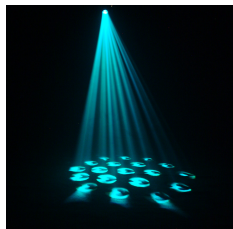

Warp FX

PRODUCT DESCRIPTION:

The Warp FX is part of the compact and light-weight "On The Go" Series by American DJ. This high energetic moonflower includes 12 eye-popping color/gobo patterns that can be projected on dance floors, ceilings or walls. With three operational modes and a high speed fan to stay cool all night long, the Warp FX gives DJs and party throwers lots of options.

Specifications:

- High output moonflower effect with gobo patterns
- Designed to project on walls, ceilings or floors
- 12 vibrant gobo/color combinations
- 3 operation modes: Auto Mode (gobo wheel and mirror dish will spin), Static Mode (only gobo wheel rotates), Sound Active Mode (gobo wheel rotates, mirror dish moves to sound)
- Full focusing
- High velocity fans keep the unit cool for all night continuous operation (no duty cycle)
- High tech, light-weight plastic case design
- Easy lamp replacement access
- includes hanging bracket
- Lamp: EFR, 15V 150W (included)
- Dimensions: 229 x 292 x 203 mm
- Weight: 2 kg

PICTURES:**ADDITIONAL PRODUCTS:**

Safety 0,30 m,
Dia: 2mm -
372011

CL-075
Standard 50mm
Pipe Clamp
13cm long -
372001

PH 15V/150W
6423XHP
GZ6,35 EFR -
505003

PH 15V/150W
EFR/JCRH5
3100K 750lm
500h - 505004